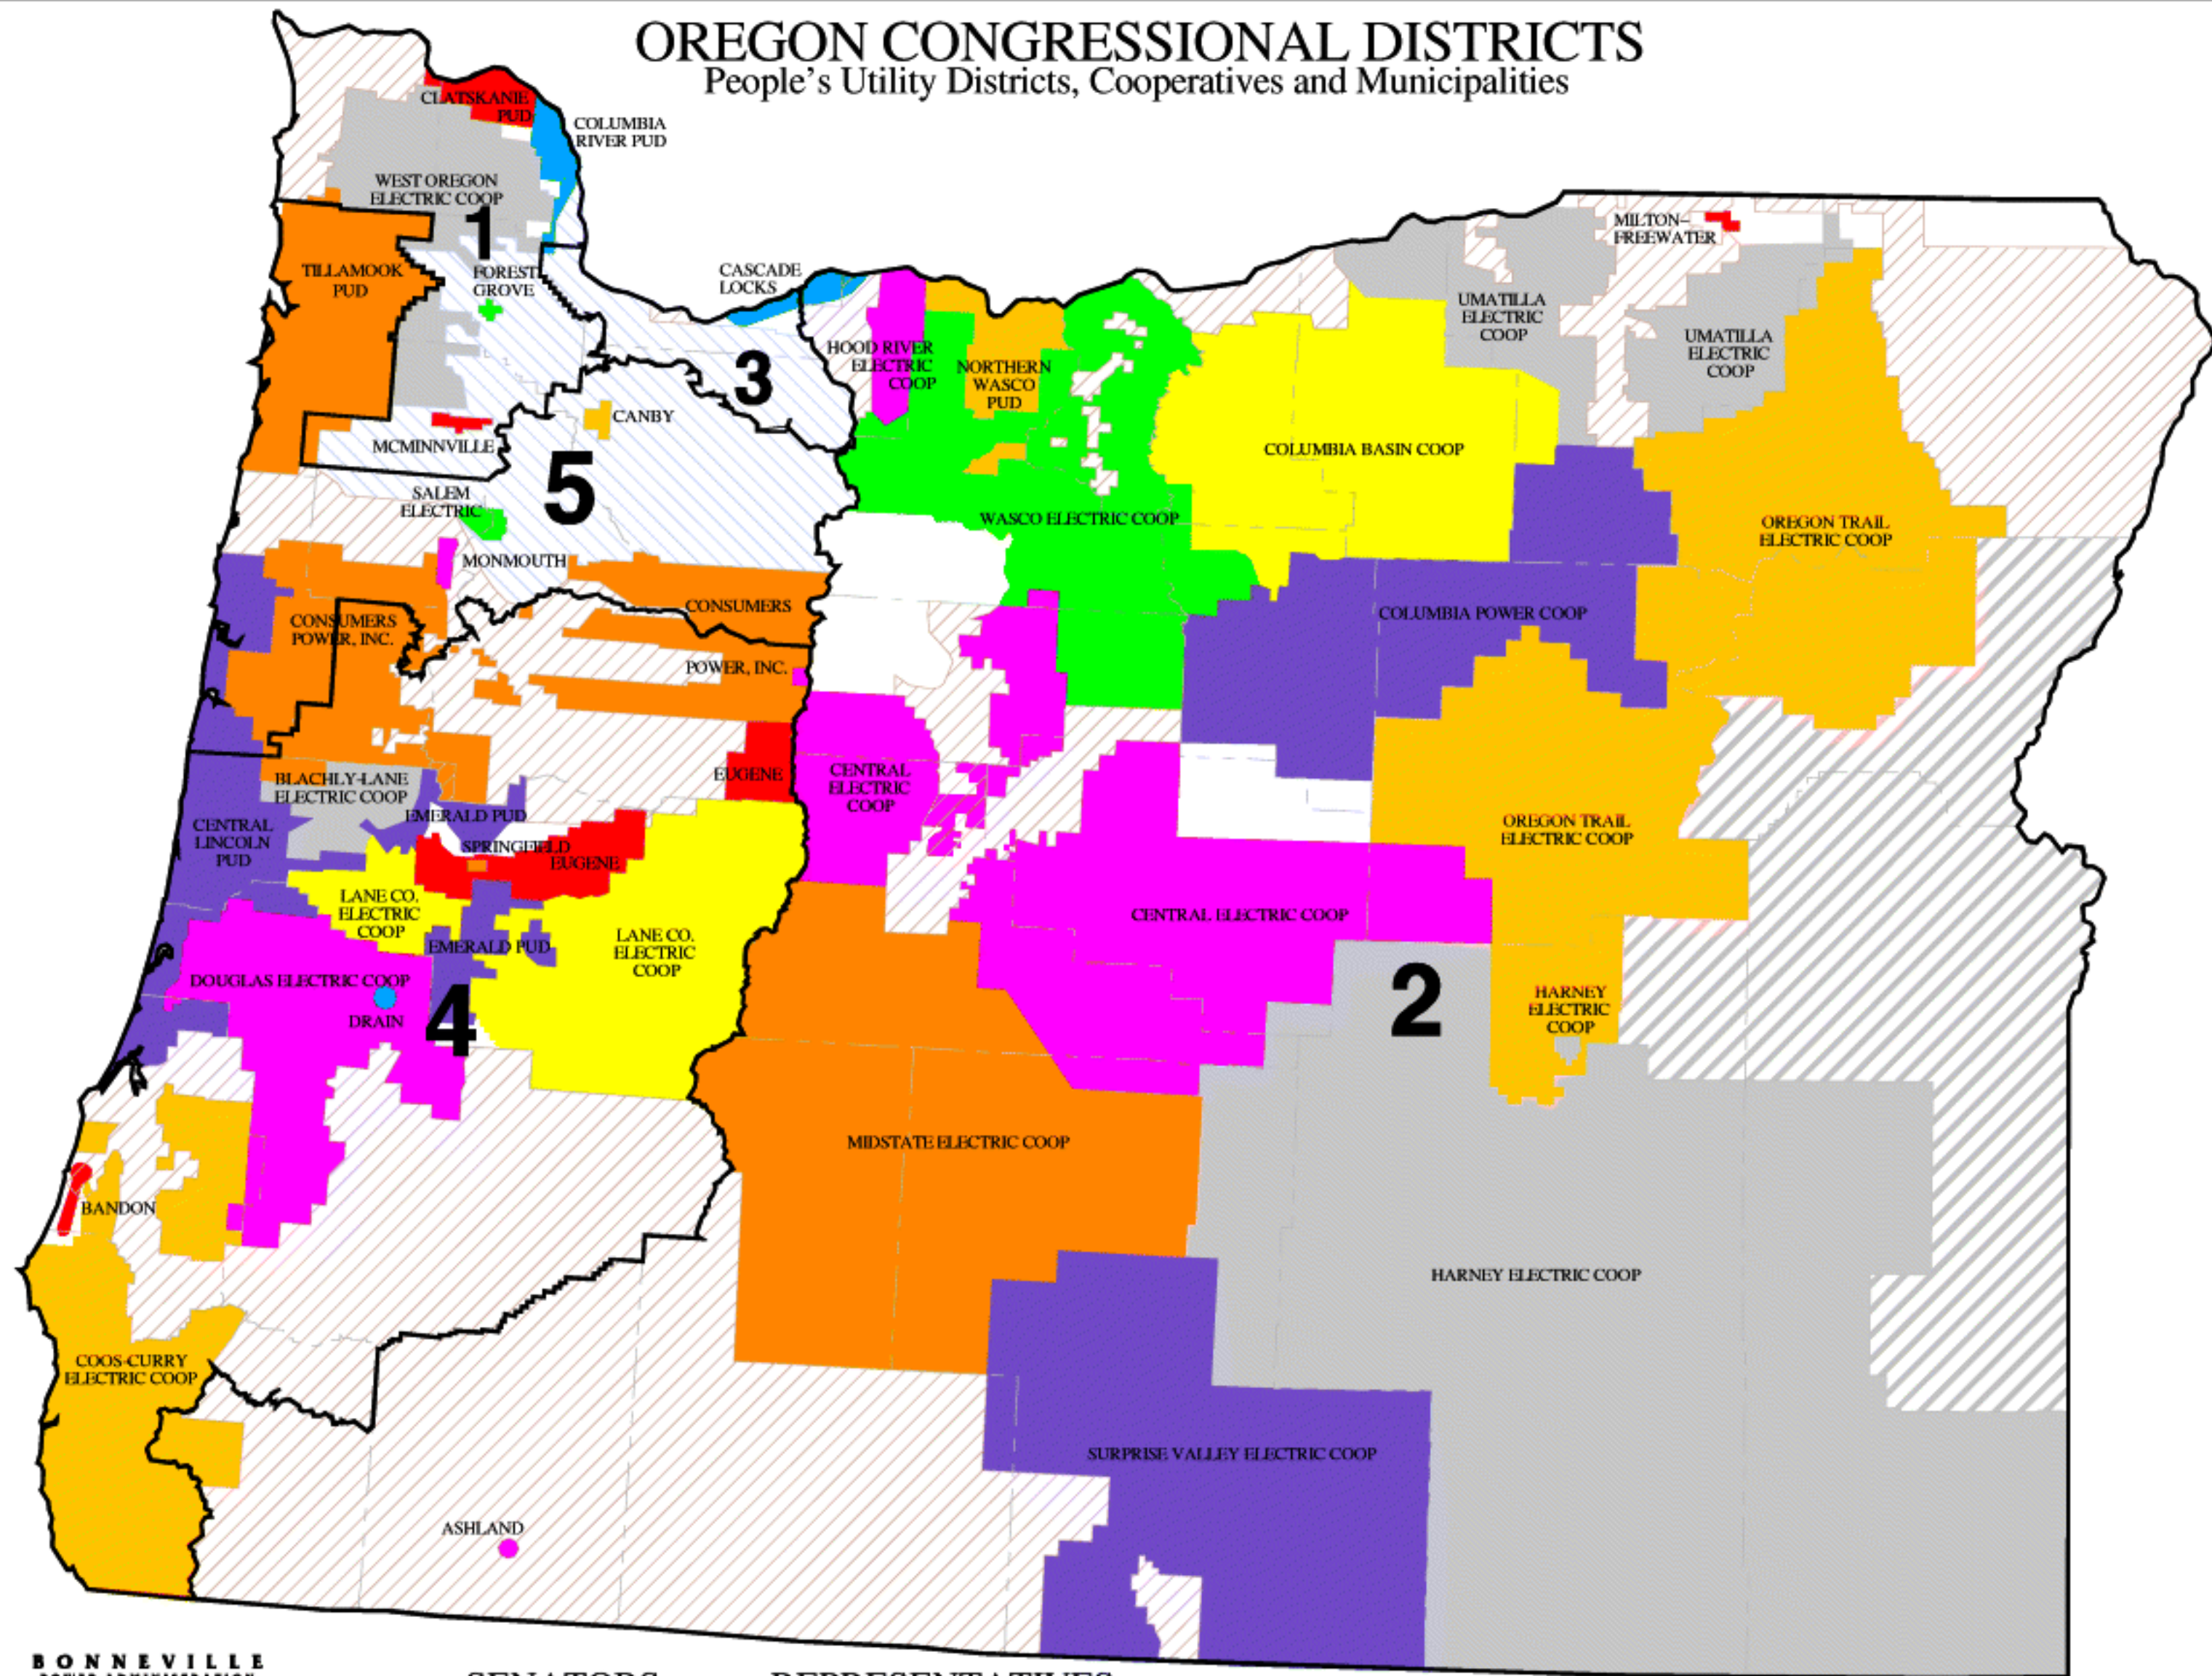

OREGON CONGRESSIONAL DISTRICTS

People's Utility Districts, Cooperatives and Municipalities

Source: Congressional District data from US Census Bureau, Tiger/Line, 1995; Utility district data from BPA Regional Geographic Database, 1997.

SENATORS:

Gordon Smith
Ron Wyden

REPRESENTATIVES:

David Wu	(District 1)
Greg Walden	(District 2)
Earl Blumenauer	(District 3)
Peter DeFazio	(District 4)
Darlene Hooley	(District 5)

- Idaho Power Co.
- PacifiCorp
- Portland General Electric